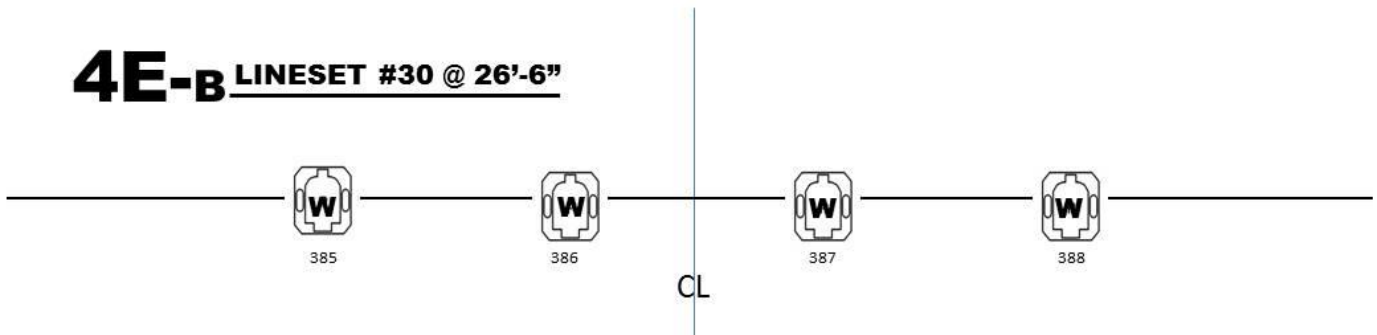

LIGHTING

2E LINESET #11 @ 10'-3"

2E SL Pipe End

2E SR Pipe End

LIGHTING

3E LINESET #19 @ 18'-3"

3E SL Pipe End

3E SR Pipe End

LIGHTING

4E-A LINESET #31 @ 28'-3"

4E SL Pipe End

4E SR Pipe End

Overhung on 4E-A

4E-B LINESET #30 @ 26'-6"

LIGHTING

2nd Level Coves