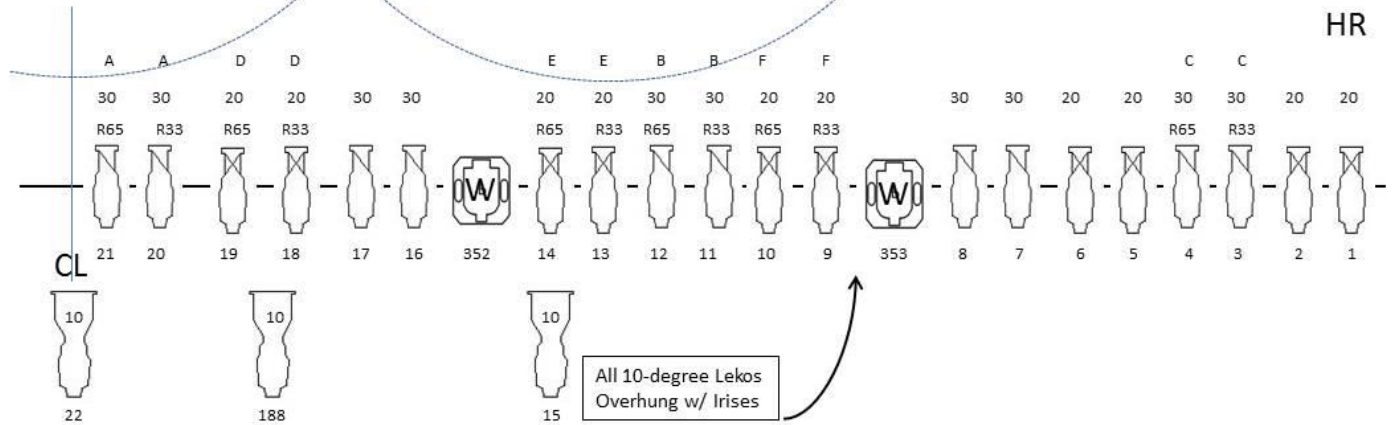

FLOOR PLAN & POINTS OF INTEREST

LIGHTING

FOH

Distance to PL: 34'
Height above Stage: 29'
Length: 80'
Width: 4'

LIGHTING

FOH

Distance to PL: 34'
 Height above Stage: 29'
 Length: 80'
 Width: 4'

HR