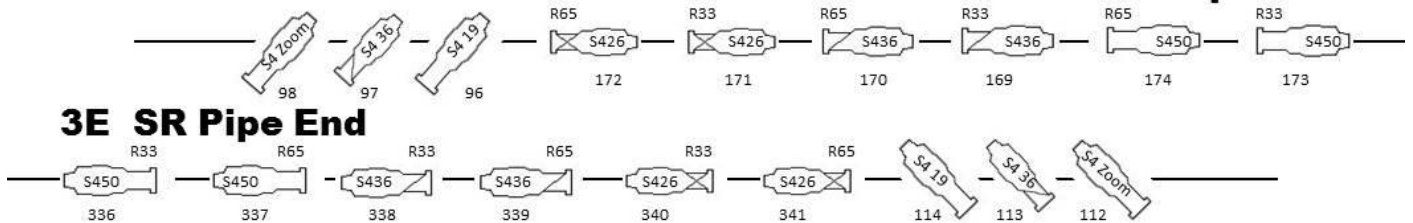

LIGHTING

2E LINESET #11 @ 10'-3"

2E SL Pipe End

2E SR Pipe End

LIGHTING

3E LINESET #19 @ 18'-3"

3E SL Pipe End

3E SR Pipe End

LIGHTING

4E-A LINESET #31 @ 28'-3"

4E SL Pipe End

4E SR Pipe End

Overhung on 4E-A

4E-B LINESET #30 @ 26'-6"

LIGHTING

2nd Level Coves