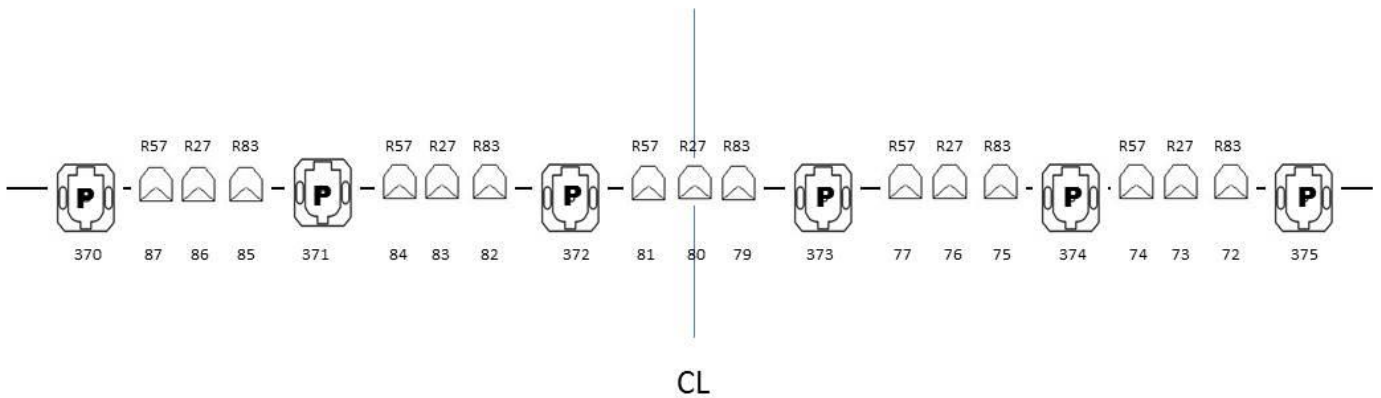

FLOOR PLAN & POINTS OF INTEREST

LIGHTING

FOH

Distance to PL: 34'
Height above Stage: 29'
Length: 80'
Width: 4'

LIGHTING

FOH

Distance to PL: 34'
 Height above Stage: 29'
 Length: 80'
 Width: 4'

HR

LIGHTING

1E LINESET #3 @ 3'-0"

1E SL Pipe End

1E SR Pipe End

Overhung on 1E

Red	64
Clr	65
Blue	66

Red	53
Clr	54
Blue	55

Red	42
Clr	43
Blue	44

LIGHTING

2E LINESET #11 @ 10'-3"

2E SL Pipe End

2E SR Pipe End

LIGHTING

3E LINESET #19 @ 18'-3"

3E SL Pipe End

3E SR Pipe End

LIGHTING

4E-A LINESET #31 @ 28'-3"

4E SL Pipe End

4E SR Pipe End

Overhung on 4E-A

4E-B LINESET #30 @ 26'-6"

LIGHTING

2nd Level Coves