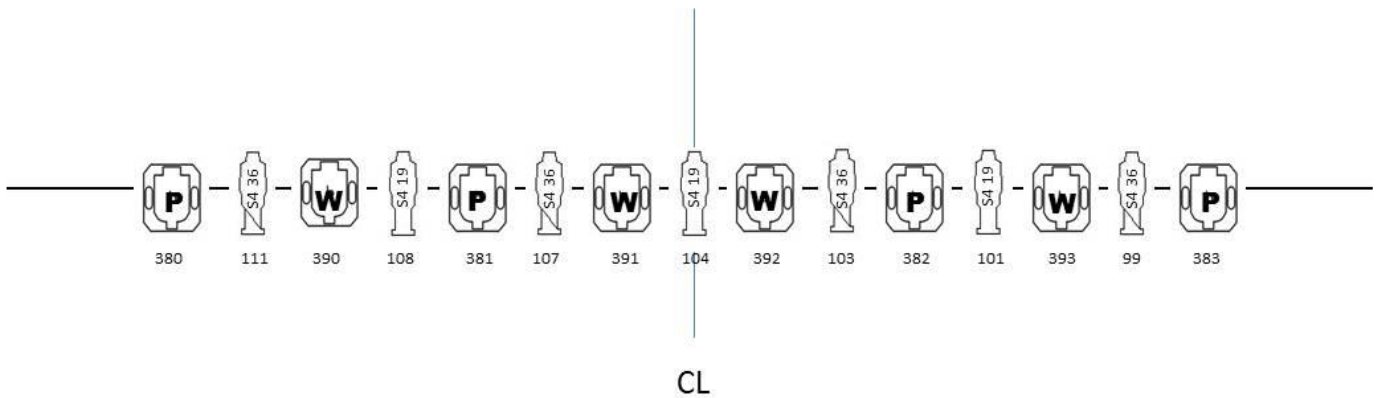

FLOOR PLAN & POINTS OF INTEREST

LIGHTING

FOH

Distance to PL: 34'
Height above Stage: 29'
Length: 80'
Width: 4'

LIGHTING

FOH

Distance to PL: 34'
 Height above Stage: 29'
 Length: 80'
 Width: 4'

HR

LIGHTING

1E LINESET #3 @ 3'-0"

1E SL Pipe End

1E SR Pipe End

Overhung on 1E

Red	64
Clr	65
Blue	66

Red	53
Clr	54
Blue	55

Red	42
Clr	43
Blue	44

LIGHTING

2E LINESET #11 @ 10'-3"

2E SL Pipe End

2E SR Pipe End

LIGHTING

3E LINESET #19 @ 18'-3"

3E SL Pipe End

3E SR Pipe End

LIGHTING

4E-A LINESET #31 @ 28'-3"

4E SL Pipe End

4E SR Pipe End

Overhung on 4E-A

4E-B LINESET #30 @ 26'-6"

LIGHTING

2nd Level Coves