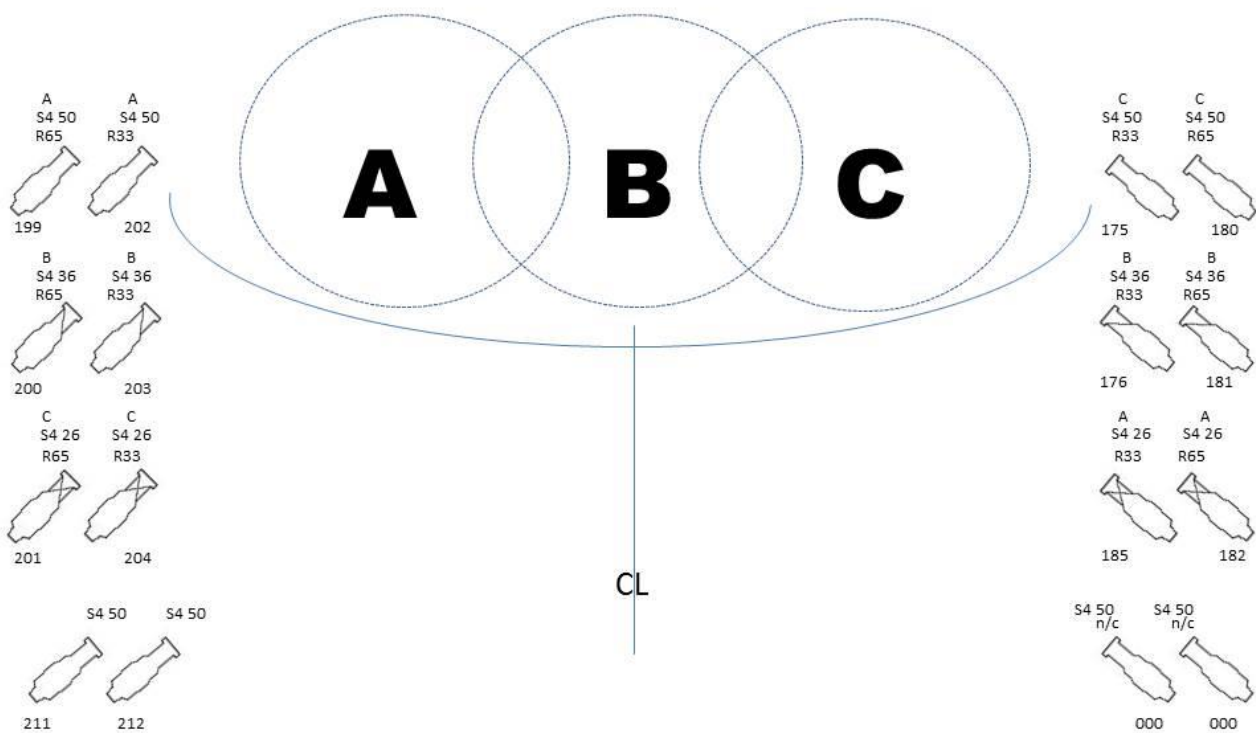

FLOOR PLAN & POINTS OF INTEREST

LIGHTING

FOH

Distance to PL: 34'
Height above Stage: 29'
Length: 80'
Width: 4'

LIGHTING

FOH

Distance to PL: 34'
 Height above Stage: 29'
 Length: 80'
 Width: 4'

HR

LIGHTING

2E LINESET #11 @ 10'-3"

2E SL Pipe End

2E SR Pipe End

LIGHTING

3E LINESET #19 @ 18'-3"

3E SL Pipe End

3E SR Pipe End

LIGHTING

4E-A LINESET #31 @ 28'-3"

4E SL Pipe End

4E SR Pipe End

Overhung on 4E-A

4E-B LINESET #30 @ 26'-6"

LIGHTING

2nd Level Coves