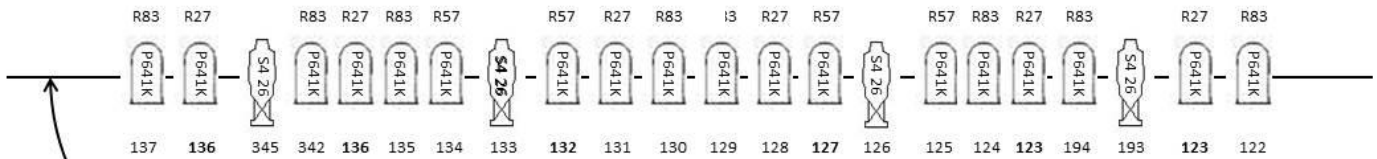

FLOOR PLAN & POINTS OF INTEREST

LIGHTING

FOH

Distance to PL: 34'
Height above Stage: 29'
Length: 80'
Width: 4'

LIGHTING

FOH

Distance to PL: 34'
 Height above Stage: 29'
 Length: 80'
 Width: 4'

HR

LIGHTING

2E LINESET #11 @ 10'-3"

2E SL Pipe End

2E SR Pipe End

LIGHTING

3E LINESET #19 @ 18'-3"

3E SL Pipe End

3E SR Pipe End

LIGHTING

4E-A LINESET #31 @ 28'-3"

4E SL Pipe End

4E SR Pipe End

Overhung on 4E-A

4E-B LINESET #30 @ 26'-6"

LIGHTING

2nd Level Coves