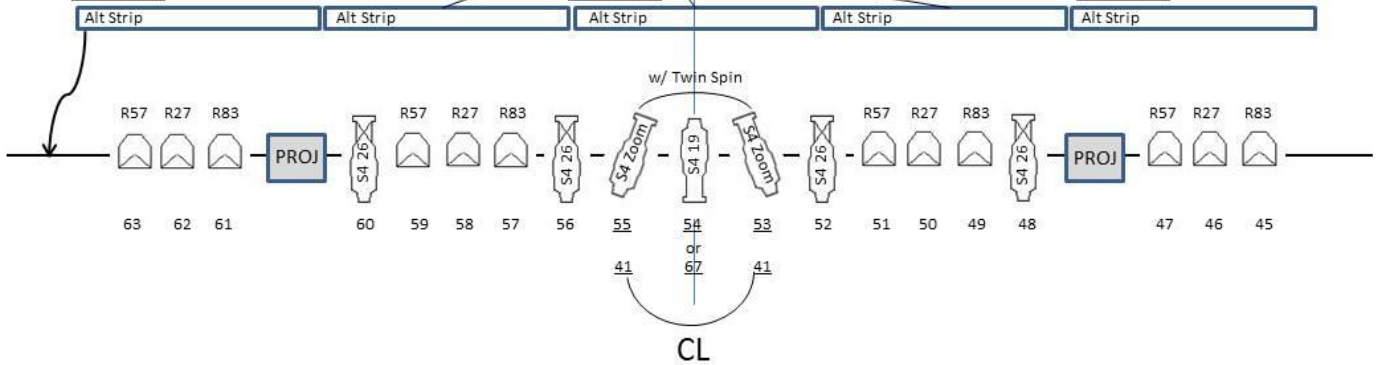

FLOOR PLAN & POINTS OF INTEREST

LIGHTING

FOH

Distance to PL: 34'
Height above Stage: 29'
Length: 80'
Width: 4'

LIGHTING

FOH

Distance to PL: 34'
 Height above Stage: 29'
 Length: 80'
 Width: 4'

HR

LIGHTING

1E LINESET #3 @ 3'-0"

1E SL Pipe End

1E SR Pipe End

Overhung on 1E

Red	64
Clr	65
Blue	66

Red	53
Clr	54
Blue	55

Red	42
Clr	43
Blue	44

LIGHTING

2E LINESET #11 @ 10'-3"

2E SL Pipe End

2E SR Pipe End

LIGHTING

3E LINESET #19 @ 18'-3"

3E SL Pipe End

3E SR Pipe End

LIGHTING

4E-A LINESET #31 @ 28'-3"

4E SL Pipe End

4E SR Pipe End

Overhung on 4E-A

4E-B LINESET #30 @ 26'-6"

LIGHTING

2nd Level Coves