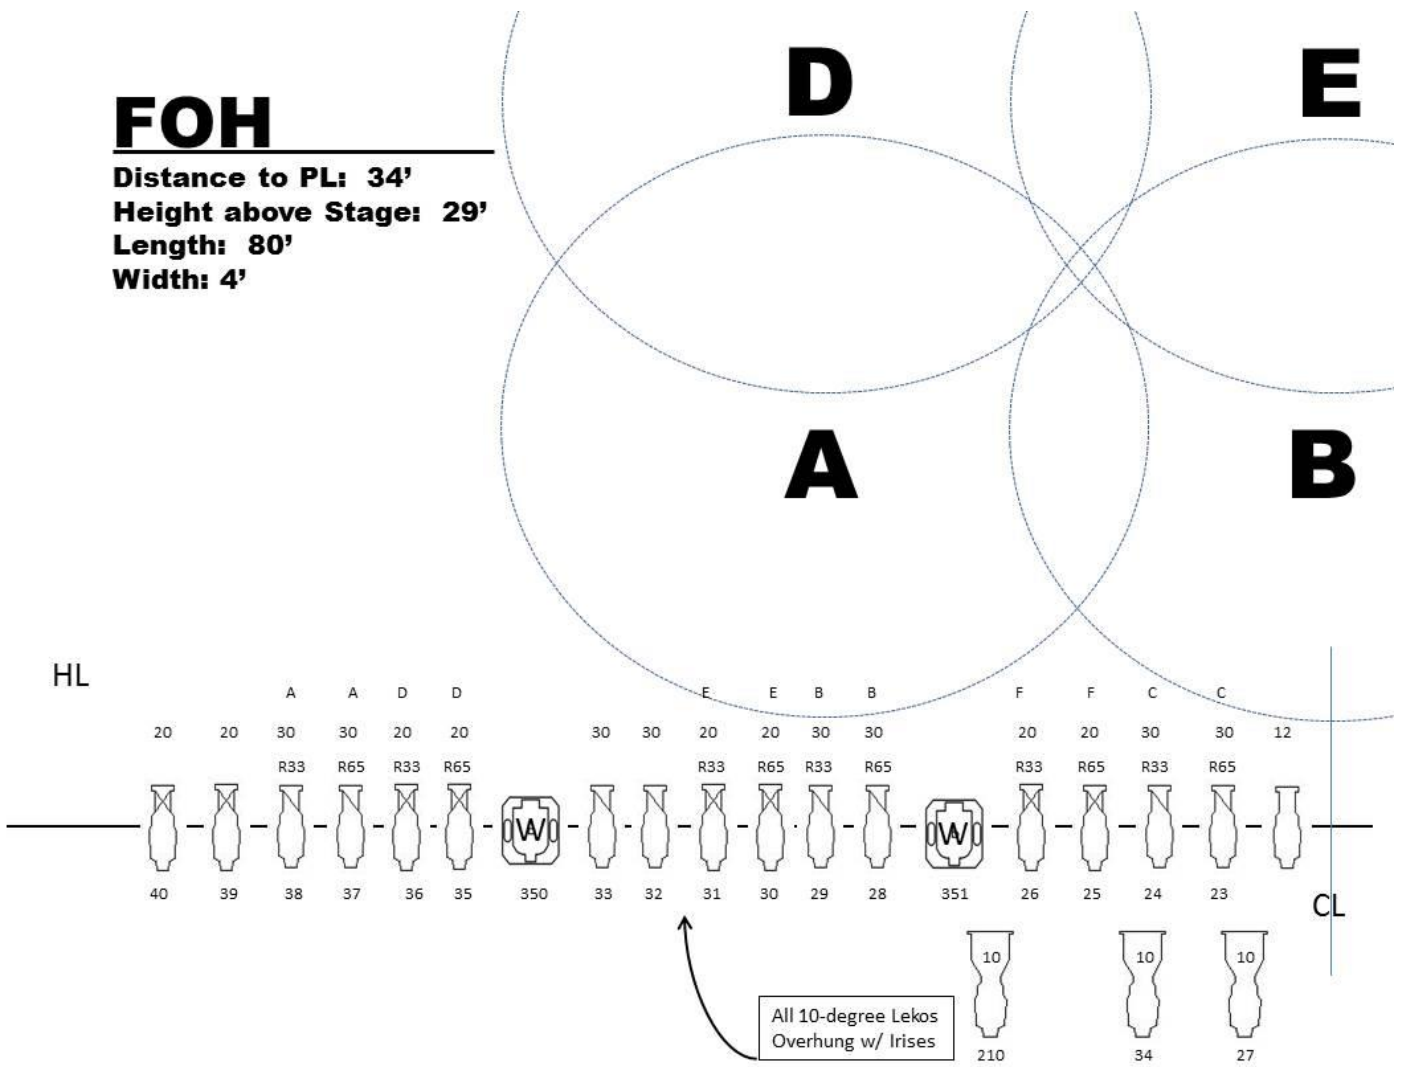

FLOOR PLAN & POINTS OF INTEREST

LIGHTING

FOH

Distance to PL: 34'
Height above Stage: 29'
Length: 80'
Width: 4'

LIGHTING

FOH

Distance to PL: 34'
 Height above Stage: 29'
 Length: 80'
 Width: 4'

HR

LIGHTING

2E LINESET #11 @ 10'-3"

2E SL Pipe End

2E SR Pipe End

LIGHTING

3E LINESET #19 @ 18'-3"

3E SL Pipe End

3E SR Pipe End