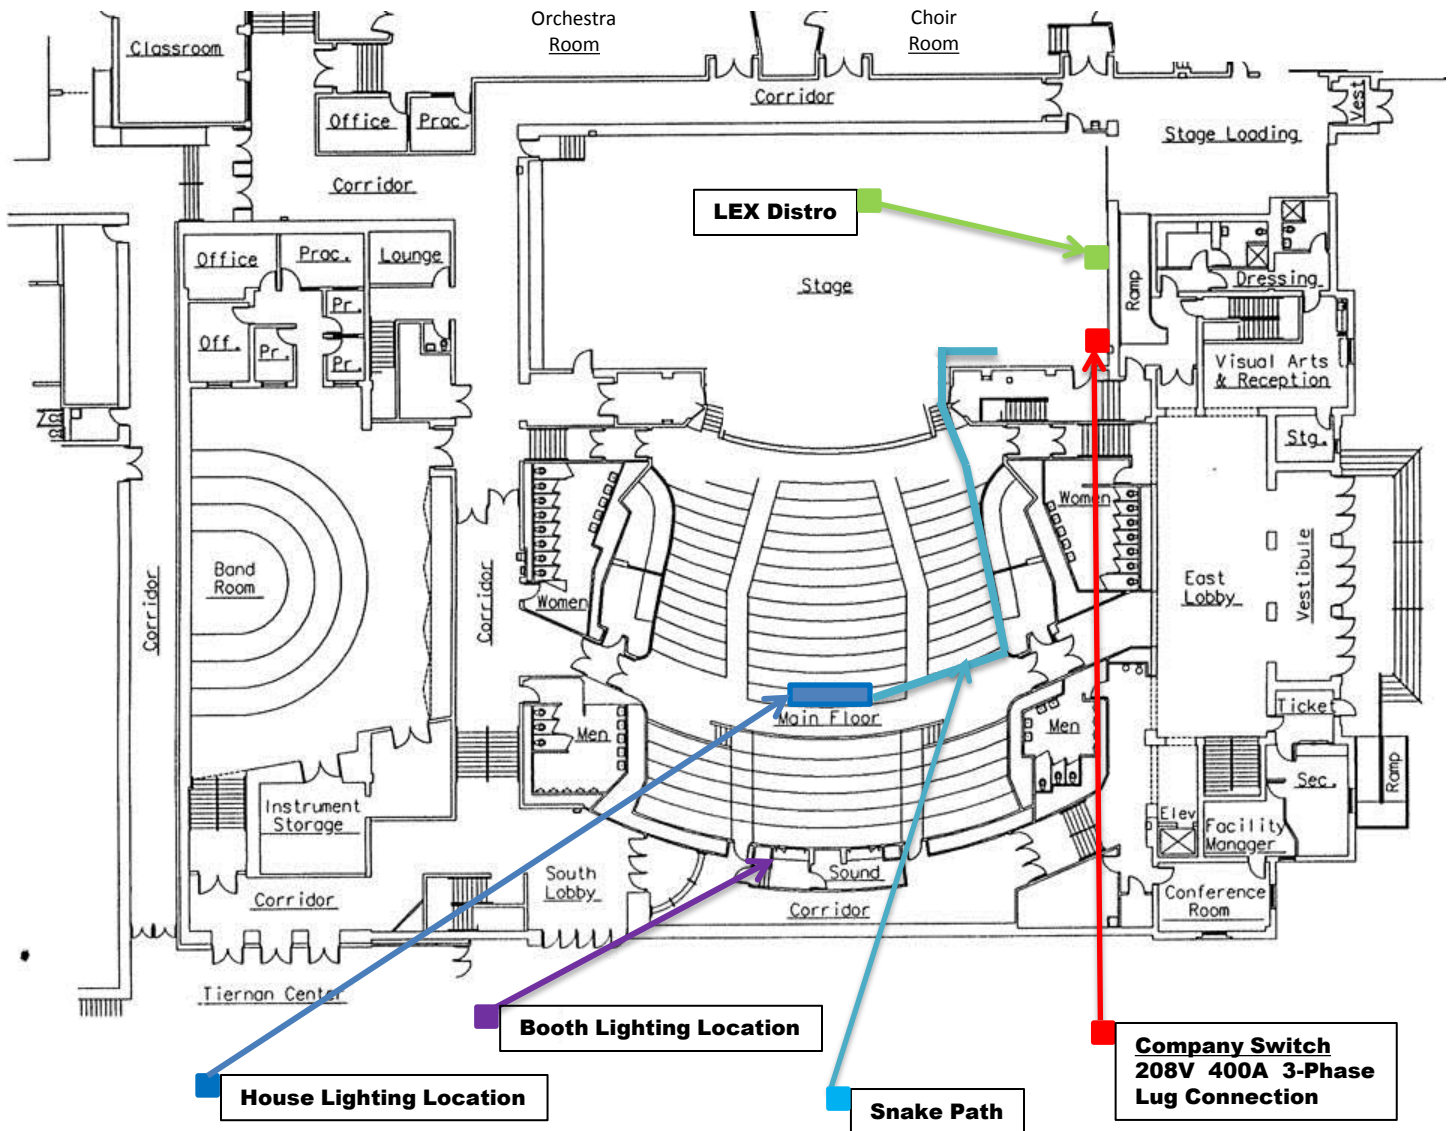

208v 400a 3-Phase

Lug Connection

Location: DSL

ADDITIONAL AC DISTRIBUTION

LEX Presidential Distro w/

48 120VAC or 208VAC Circuits

Location: SL Wing

LIGHTING

FLOOR PLAN & POINTS OF INTEREST

LIGHTING

FOH

Distance to PL: 34'
Height above Stage: 29'
Length: 80'
Width: 4'

LIGHTING

FOH

Distance to PL: 34'
 Height above Stage: 29'
 Length: 80'
 Width: 4'

HR

LIGHTING

2E LINESET #11 @ 10'-3"

2E SL Pipe End

2E SR Pipe End

LIGHTING

3E LINESET #19 @ 18'-3"

3E SL Pipe End

3E SR Pipe End

LIGHTING

4E-A LINESET #31 @ 28'-3"

4E SL Pipe End

4E SR Pipe End

Overhung on 4E-A

4E-B LINESET #30 @ 26'-6"

LIGHTING

2nd Level Coves